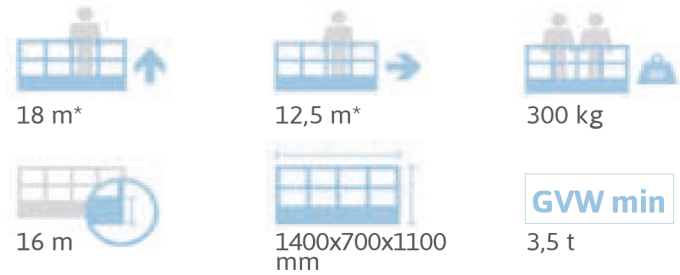

SPECIFICATION

CTEB-LIFT 18

WORKING ENVELOPE

* outreach and height max values and repeatability can change within ± 3% due to manufacturing variation and working condition.

DIMENSIONS