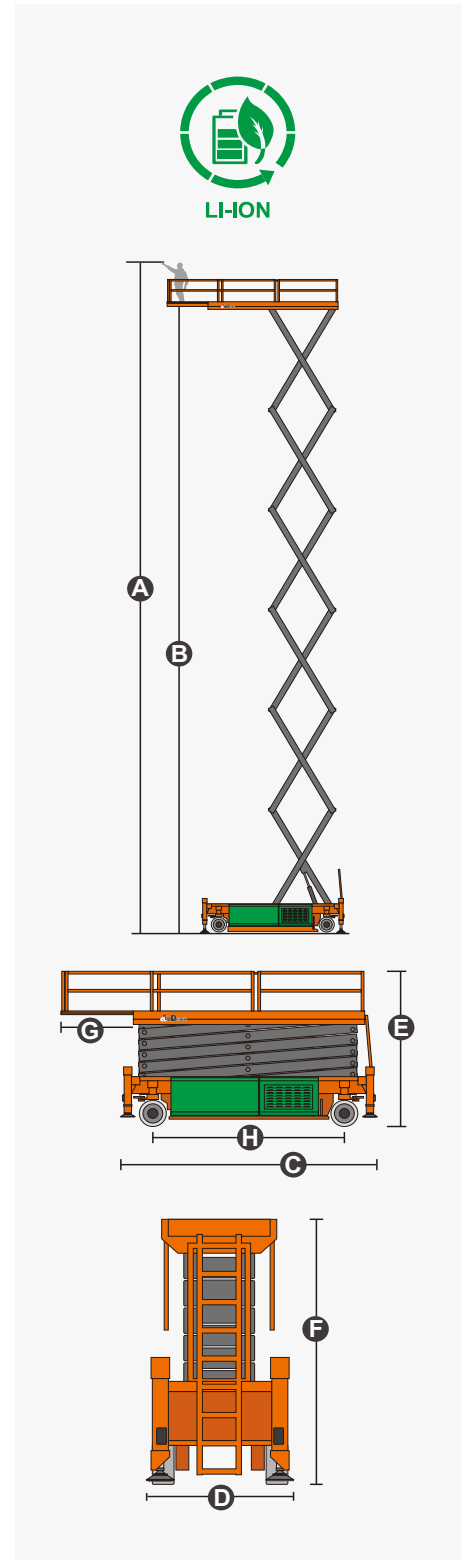

DINGLI

Exceed · New Height

JCPT3214DC

Self-propelled Scissor Lifts

SPECIFICATIONS

Size	Metric	British
Max. Working Height A	32.00m	105ft
Max. Platform Height B	30.00m	98ft 5in
Overall Length C	6.41m	21ft
Overall Width D	1.40m	4ft 7in
Overall Height(Rails Up) E	4.16m	
Overall Height(Rails Down) F	3.17m	10ft 5in
Platform Size(Length×Width)	5.85m×1.20m	19ft 2in×3ft 11in
Platform Extension Size G	1.90m	6ft 3in
Ground Clearance(Stowed/Raised)	0.19m/0.02m	8in/1in
Wheelbase H	4.87m	16ft
Turning Radius(Inside/Outside)	2.60m/3.50m	8ft 6in/11ft 6in
Tyres	28×12-22	28×12-22

Performance		
S.W.L	750kg	1653lb
S.W.L On Extension	750kg	1653lb
Max. Occupants	2	2
Gradeability	30%	30%
Travel Speed(Stowed)	1.5km/h	0.93mph
Travel Speed(Raised)	0.1km/h	0.06mph
Max. Working Slope	1°(0°)	1°(0°)
Up/Down Speed	160/105sec	160/105sec

Weight		
Overall Weight	22200kg	48942lb

Power		
Hydraulic Tank	220L	58gal
Lithium Battery	80V/520Ah	80V/520Ah
Charger	80V/80A	80V/80A
Driving Motor	4×53VAC/2kW	4×53VAC/2kW
Lifting Motor	53VAC/28kW	53VAC/28kW