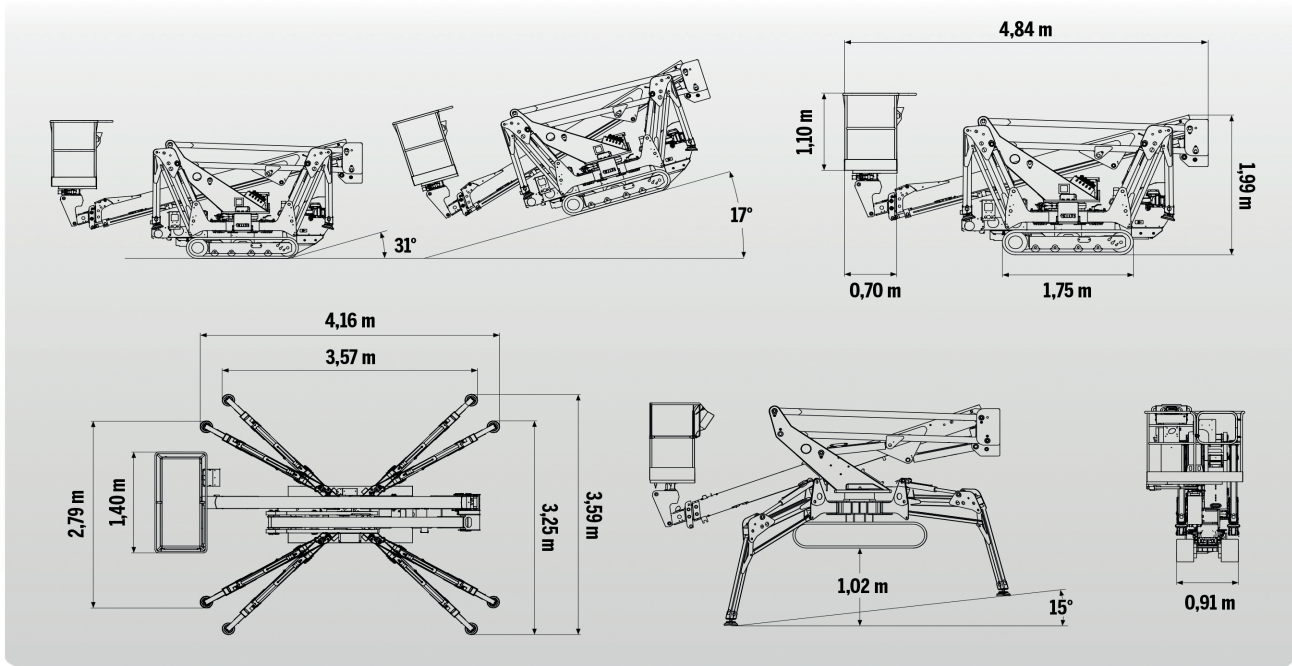

S19HD

TECHNICAL DATA

MAXIMUM LOAD

200 KG + + 40 KG 80 KG

PERFORMANCE