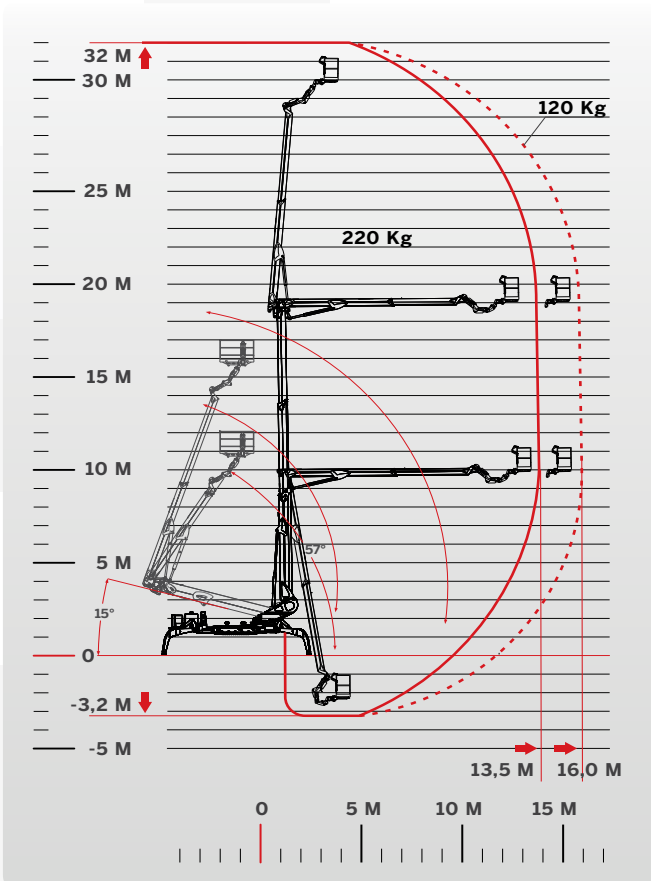

TECHNICAL DATA

MAXIMUM LOAD

220 KG + + 60 KG
 120 KG + 40 KG

PERFORMANCE