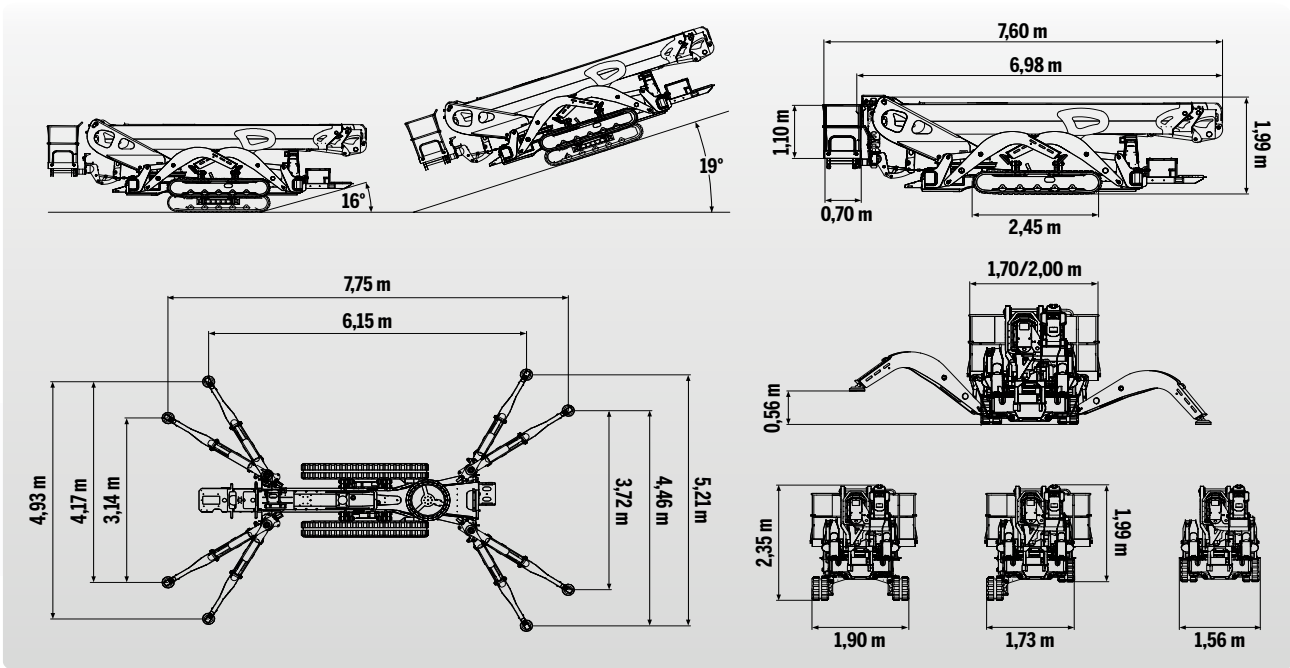

TECHNICAL DATA

MAXIMUM LOAD

220 KG + + 60 KG
 120 KG + 40 KG

PERFORMANCE