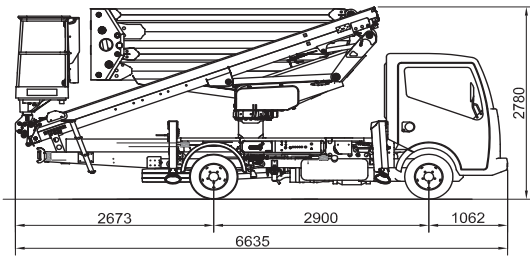

## CTEZED 20.3 HV

20 m\*

8,8 / 6,5 m\*

300 kg

18 m

1400x700x1100 mm

**GVW min**

3,5 t

\* outreach and height max values and repeatability can change within  $\pm 3\%$  due to manufacturing variation and working condition.

### DIMENSIONS